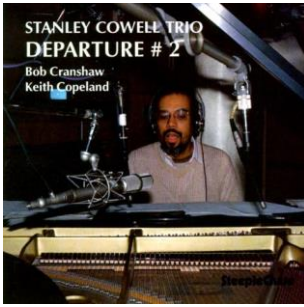

### Chet Baker: In New York (1958)

Label: Riverside

Track 5: Blue Thoughts

Track 1: Fair Weather

**Mark Murphy: Beauty and the Beast (1985)**

Label: Vogue

Track 8: Along Came Betty

**Joey DeFrancesco: Wonderful! Wonderful!(2012)**

Label: Atlantic

Track 1: That's Killer Joe

**Quincy Jones: The Quintessence (1961)**

Label: MCA

Track Little Karen

**Marlena Shaw: Dangerous (1996)**

Label: Concord Jazz

Track 2: Whisper Not

**Blue Mitchell Sextet: Blue Soul (1959)**

Label: Original

Track 4: Park Avenue Petite

**Mike LeDonne: The Groover (2009)**

Label: Savant

Track 3: Little Mary

**Dexter Gordon Quartet: The Apartment (1974)**

Label: Steeple Chase

Track 6: Stablemates

**Stanley Cowell Trio: Departure # 2 (1990)**

Label: Steeple Chase

Track 2: Voices All

**Benny Golson: Horizon Ahead (2015)**

Label: High Note Records

Track 2: Jump Start