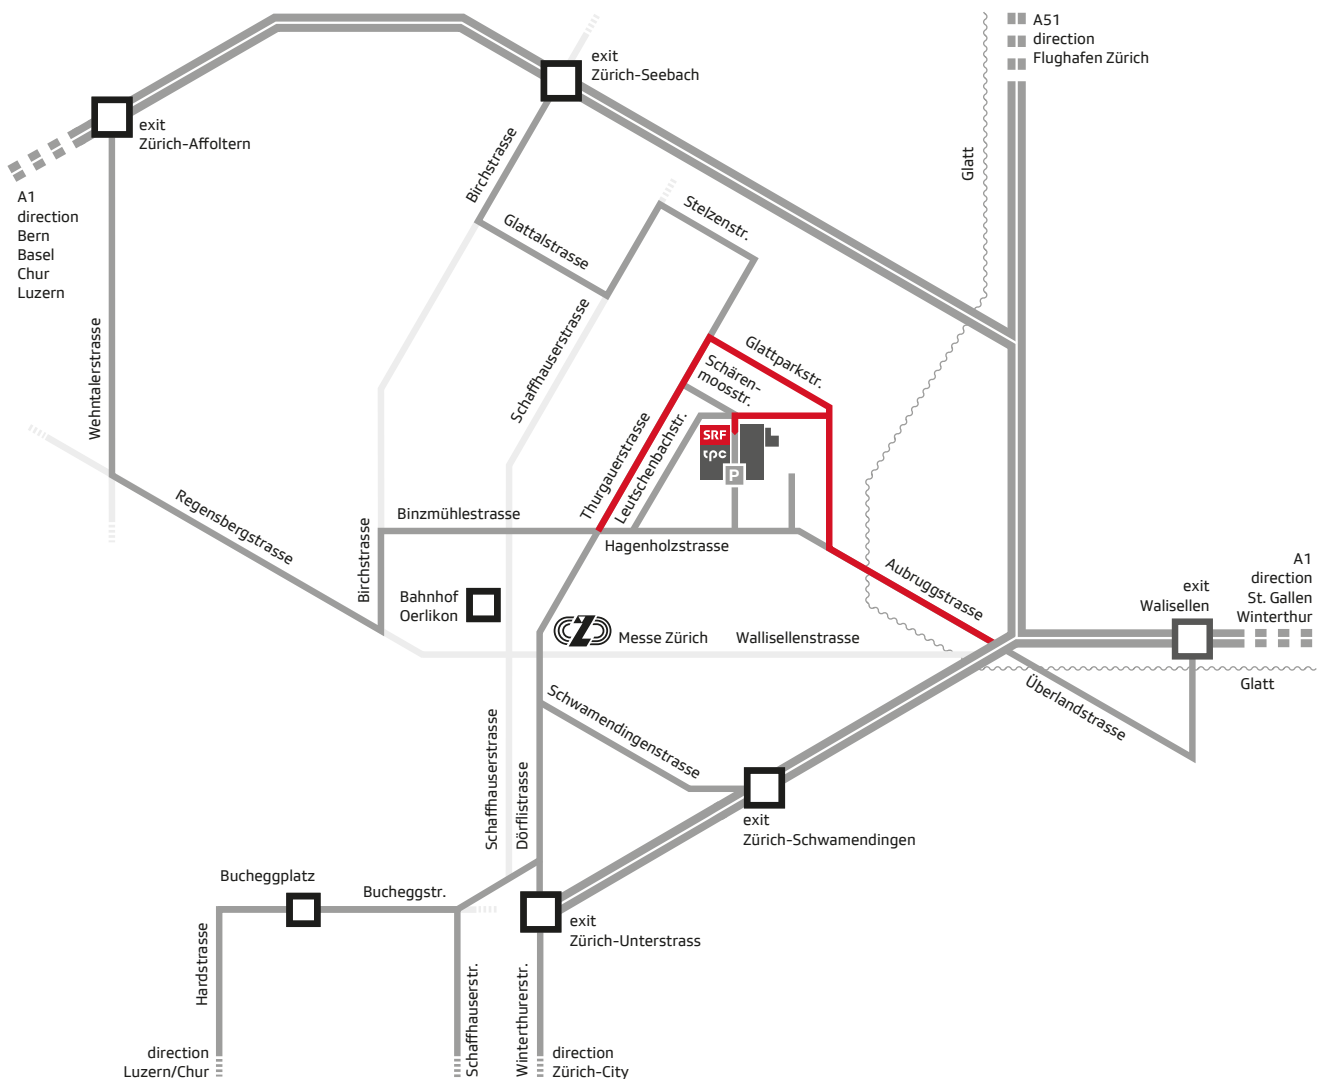

Directions – Zurich Leutschenbach studio (SRF/tpc deliveries)

Address:

Satnav: «Zurich, Fernsehstrasse 1»

- | | |
|---|---|
| 1 Airgate | 7 Hotel IBIS |
| 2 Leutschentower | 8 Coach park |
| 3 Oerlikerhus | 9 SRF underground car park Leutschenbach |
| 4 Zurich Insurance | 10 Mercedes Zurich Nord |
| 5 Nordring business centre (Schärenmoosstrasse 80) | 11 Hagenholz waste incineration facility |
| 6 World Trade Center (WTC) | 12 Toggenburger |